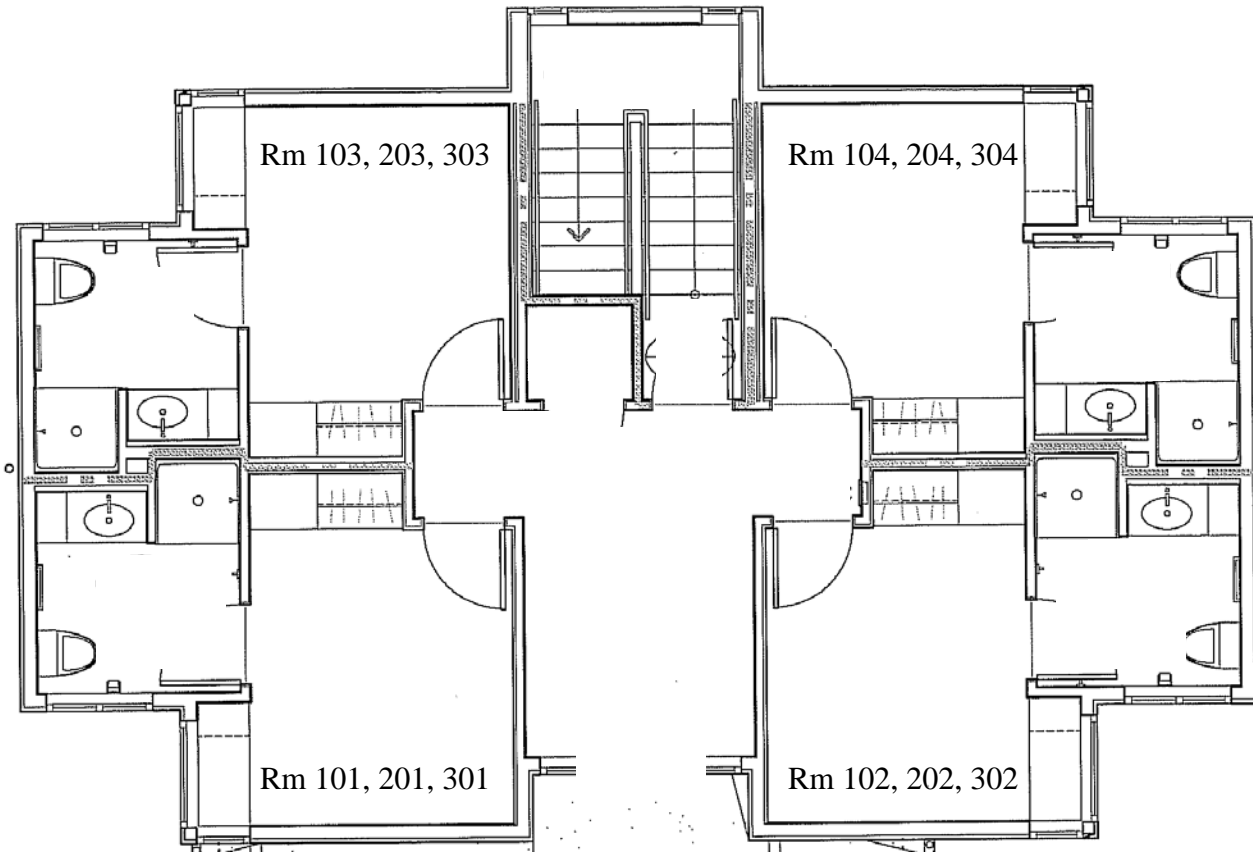

Bastyr Student Village

Typical bedroom /bathroom = 177 sq. ft. Bedroom interior 11' x 9'.6"

Floor plans for:

A-D Hall floors 1 & 2

E-J Hall floors 1-3

Garden Level rooms in

A-D are roughly the same footage but slightly different floor plan.

Each room has a built-in desk, dresser and closet, as well as a bookshelf. The bed is an extra-long single. The bathroom has a shower, sink and toilet.